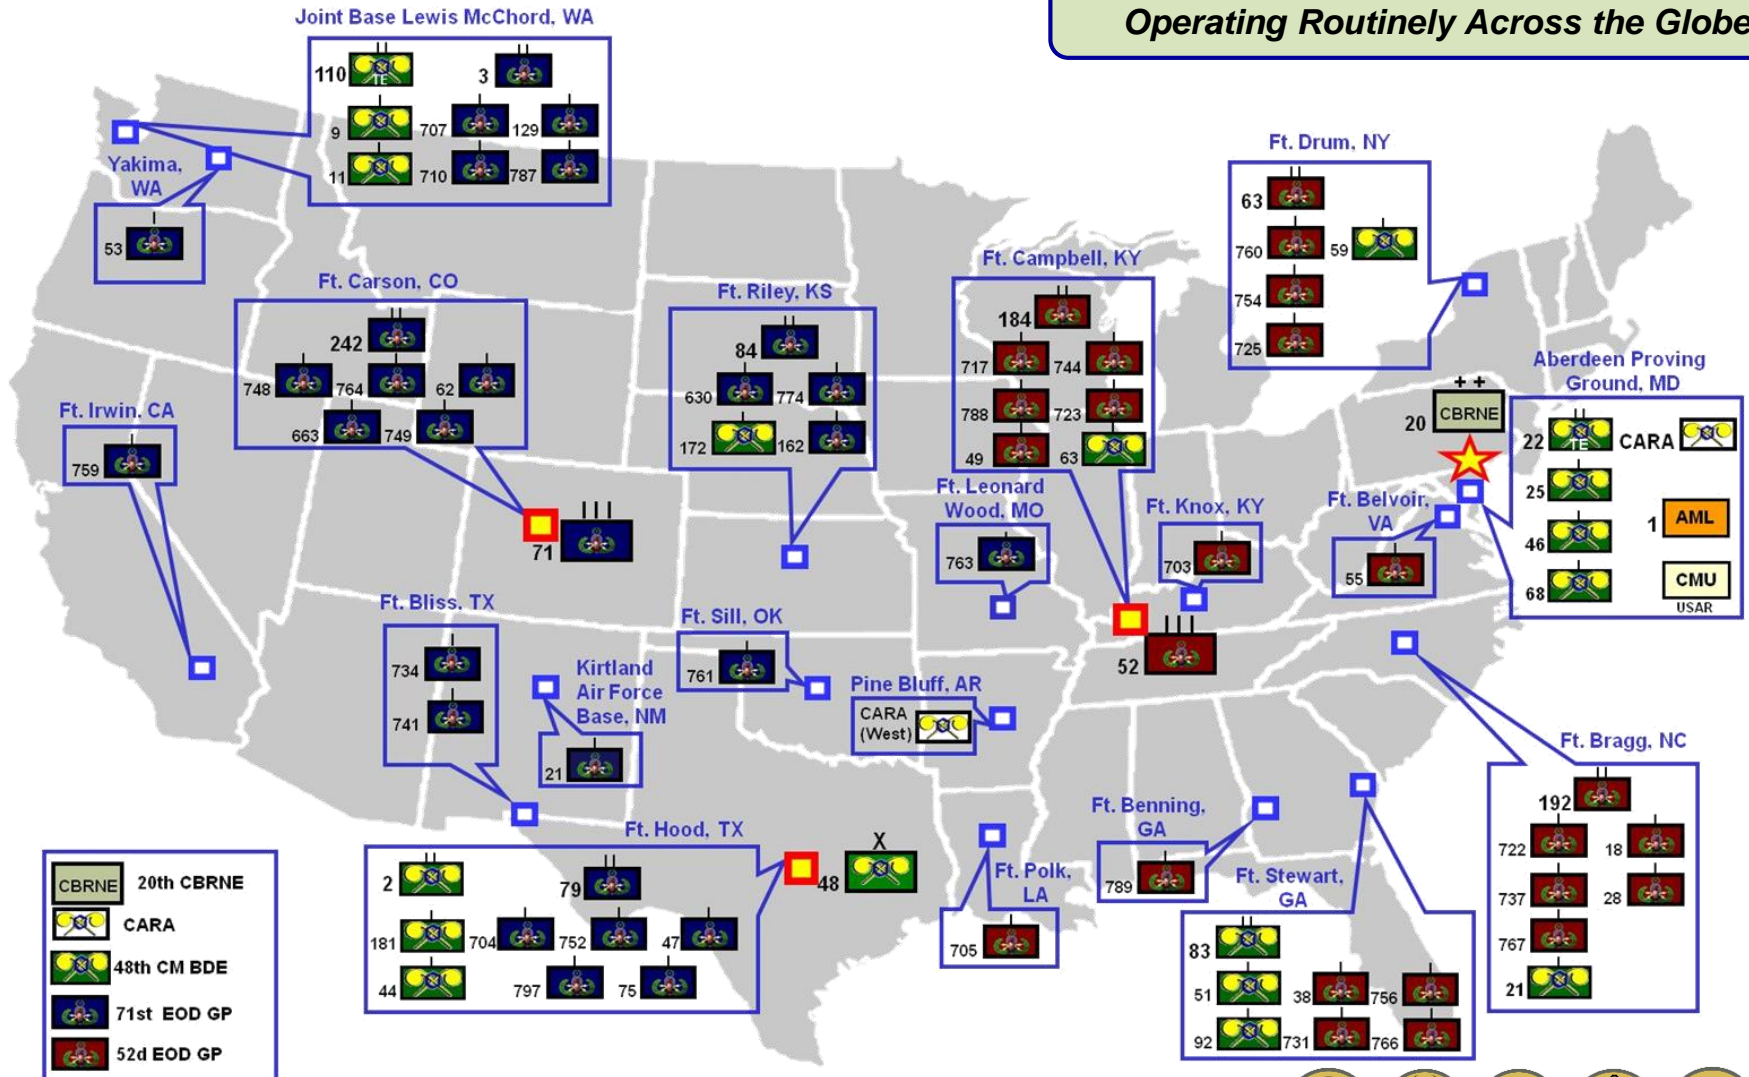

CURRENT COMMAND FOOTPRINT

5000 Soldiers, 225 Civilians
16 States, 19 Installations
Operating Routinely Across the Globe

ANYTIME...ANYWHERE!!